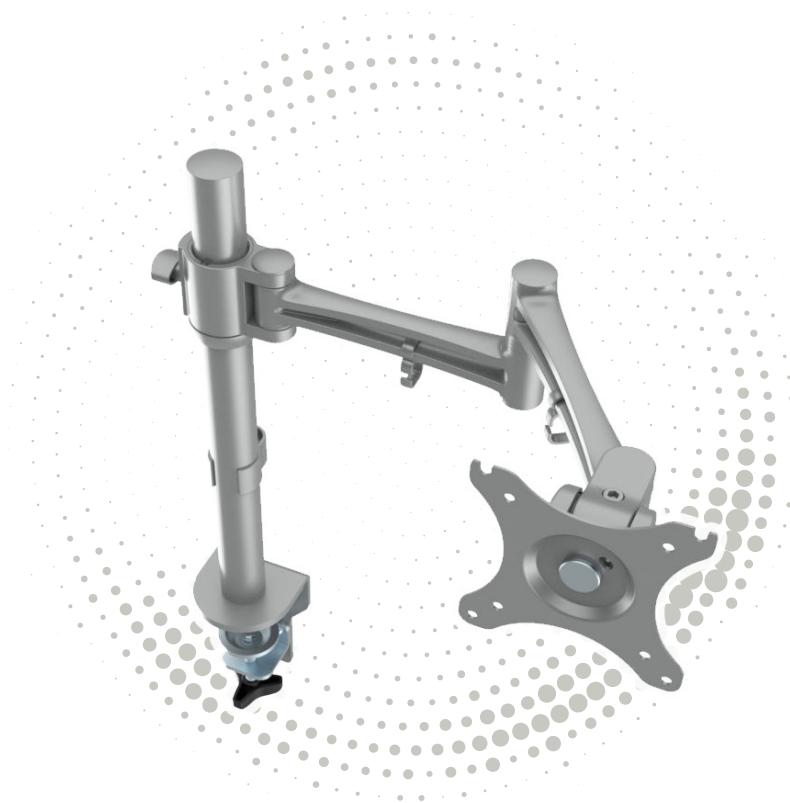

BLACK FRIDAY

OfficeMaster

OFFICE FURNITURE SPECIALISTS

Bundle Deal

FREE Monitor Arm with every Desk ordered

Rectangular Desk

Double spoke silver cantilever leg. Frames complete with adjustable feet.

- 25mm desk top
- 2 cable portholes on desk top
- 18mm modesty panel
- Metal to metal fixings
- 2mm ABS edging

Strela Monitor Arm

Single Monitor Arm with clamp fixing.

CODE	DESCRIPTION	PRICE
MD128MA	Straight Desk - 1200 x 800	€140
MD148MA	Straight Desk - 1400 x 800	€145
MD168MA	Straight Desk - 1600 x 800	€150

Go Tambour Units

Available in Grey or Coffee/Cream.

ONLY €339

+4 SHELVES FREE

ONLY €279

+2 SHELVES FREE

DIMENSIONS
1981 HEIGHT
1981H x 1000W x 486D
AM78SOT

DIMENSIONS
1016 HEIGHT
1016H x 1000W x 486D
AM40SOT

Go Filing Cabinet

4 Drawer • Available in Grey

ONLY €145

+PK50 SUSPENSION FILES

DIMENSIONS
1321 HEIGHT
1321H x 460W x 620D
AM4